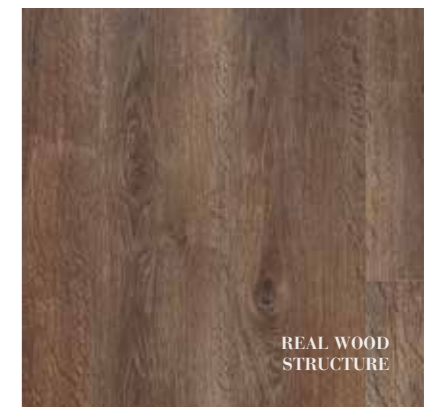

B7307 JAVA - NATURAL
Available in Smart 7 / Impulse / Impulse V4
Chateau

REAL WOOD
STRUCTURE