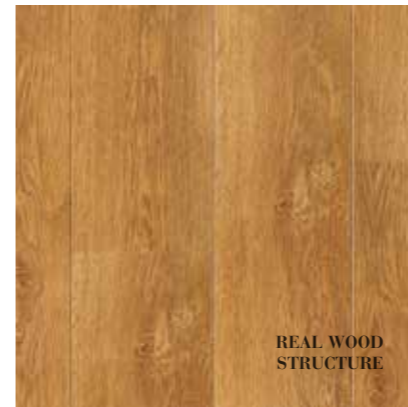

REAL WOOD
STRUCTURE