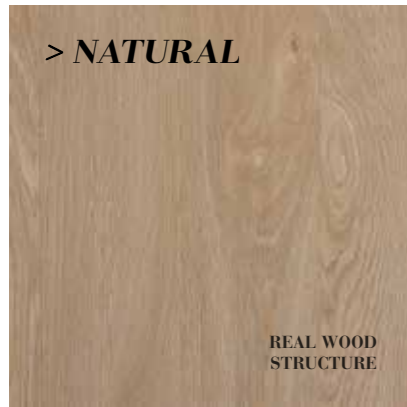

**B4207 CRUSH - NATURAL**  
Available in Smart 8 / Smart 8 V4

WOOD  
STRUCTURE

**B6107 FOREST - NATURAL**  
Available in Smart 7 / Smart 8

REAL WOOD  
STRUCTURE

**B4107 GYANT - NATURAL**  
**B1107 GYANT XL - NATURAL**  
Available in **Gyant**: Impulse V2/Ocean/ Ocean V4  
**Gyant XL**: Glorious/