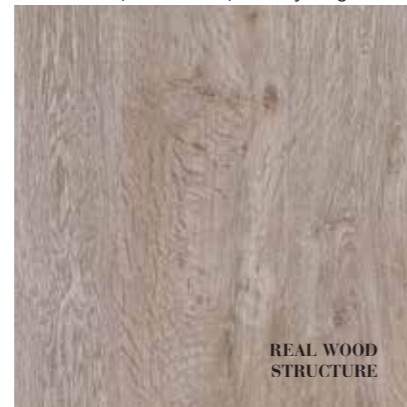

B4113 GYANT - DARK BROWN
B1113 GYANT XL - DARK BROWN
Available in **Gyant**: Impulse V4 - **Gyant XL**: Glorious
Glorious Small/ Glorious XL / Eternity Long