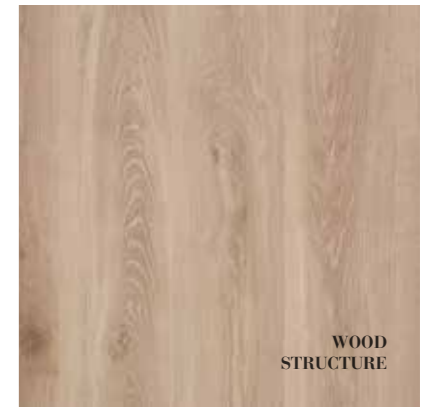

WOOD
STRUCTURE