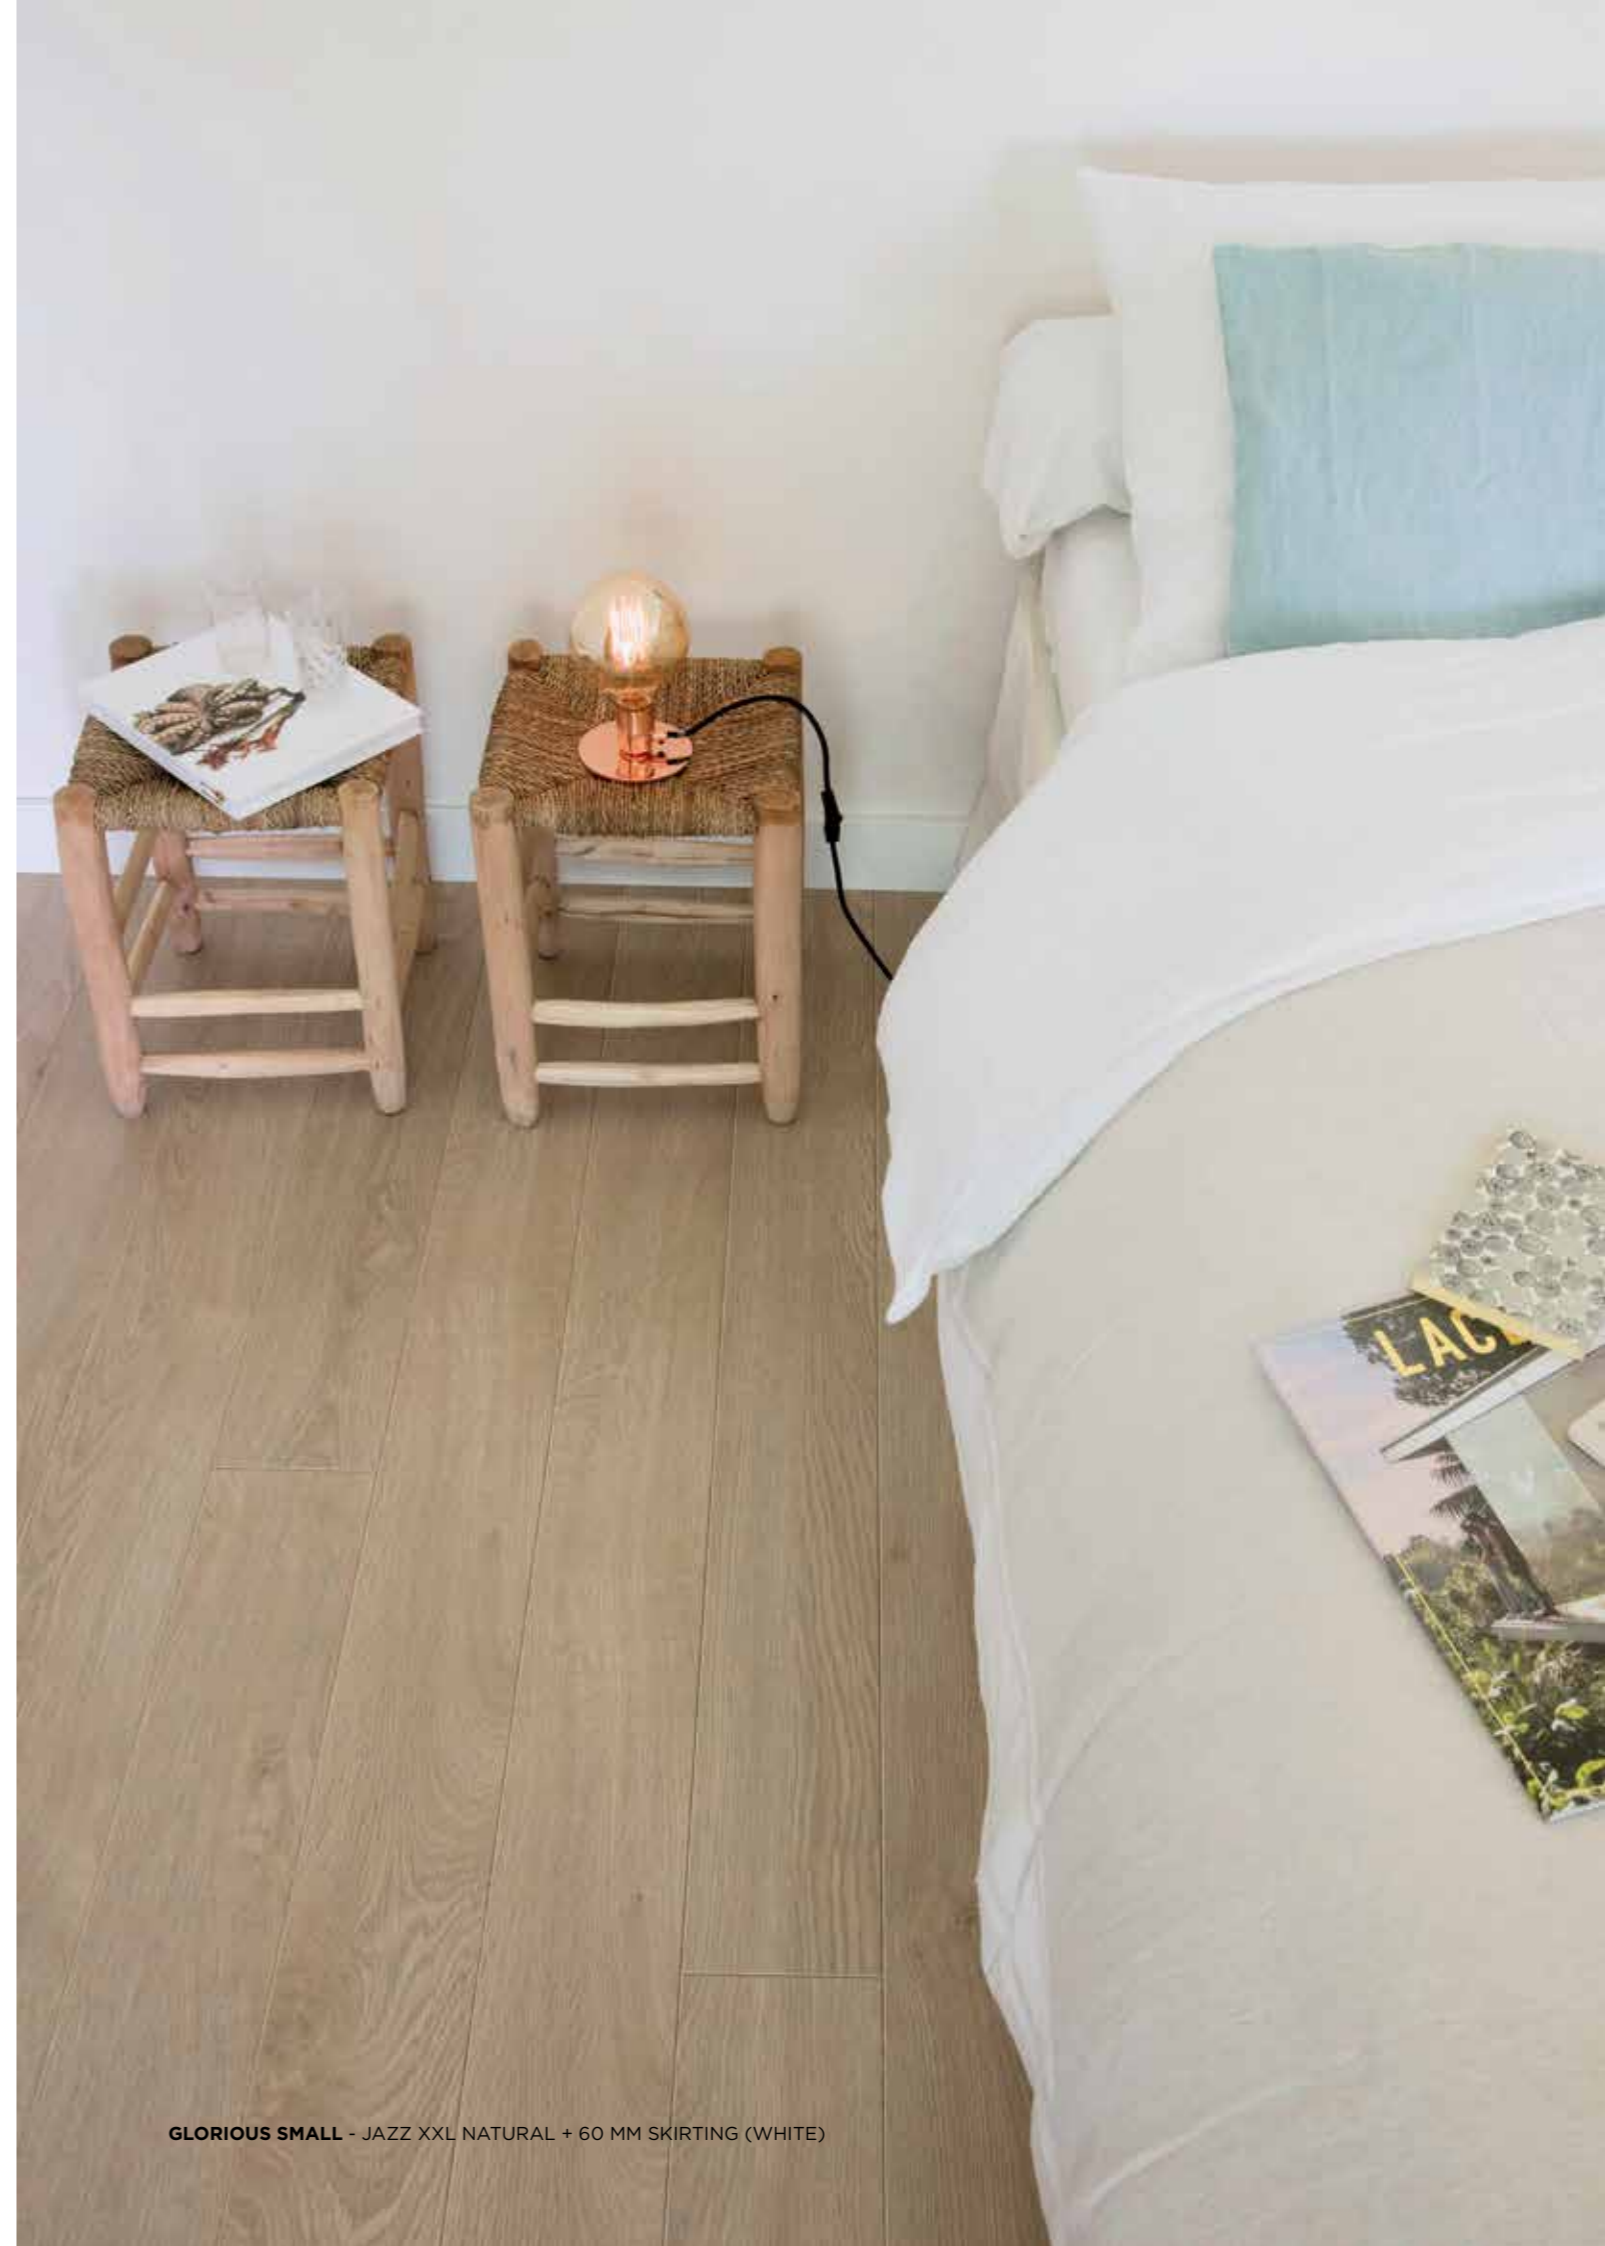

GLORIOUS SMALL - JAZZ XXL NATURAL + 60 MM SKIRTING (WHITE)