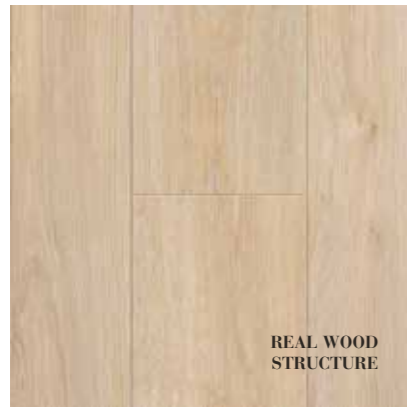

REAL WOOD
STRUCTURE