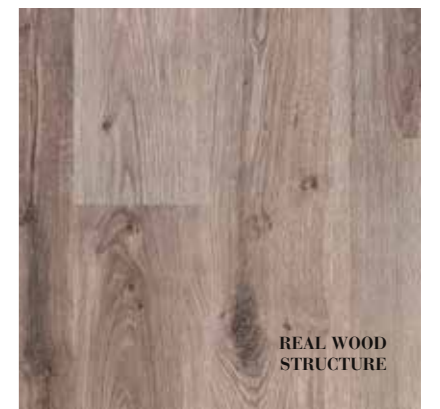

B6413 BLOOM - DARK BROWN
Available in Smart 7 - Smart 8 V4