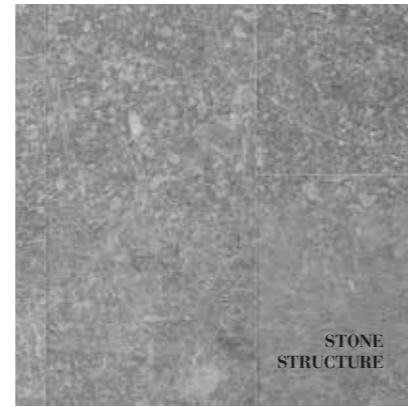

B1010 JAZZ XXL - DARK GREY
Available in Glorious XL