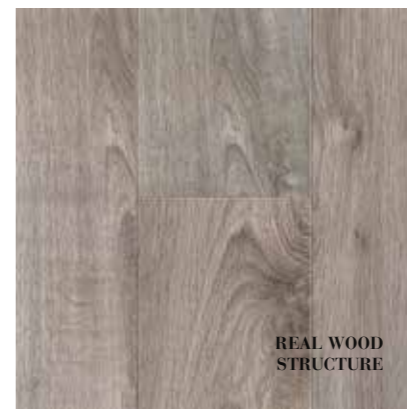

B1213 CRACKED XL - DARK BROWN
Available in Glorious Luxe