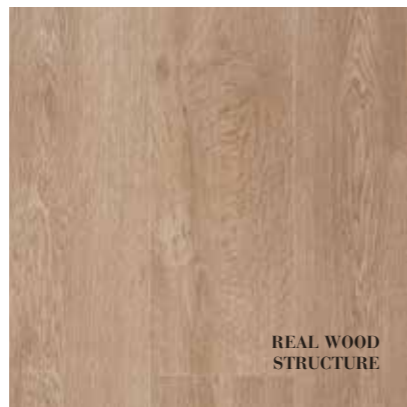

B1207 CRACKED XL - NATURAL
Available in Glorious Luxe / Eternity Long

REAL WOOD
STRUCTURE