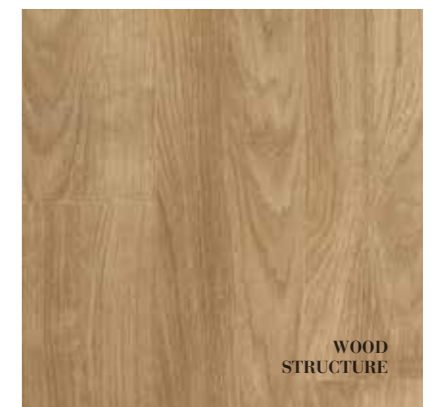

B7305 JAVA - LIGHT NATURAL
Available in Smart 7