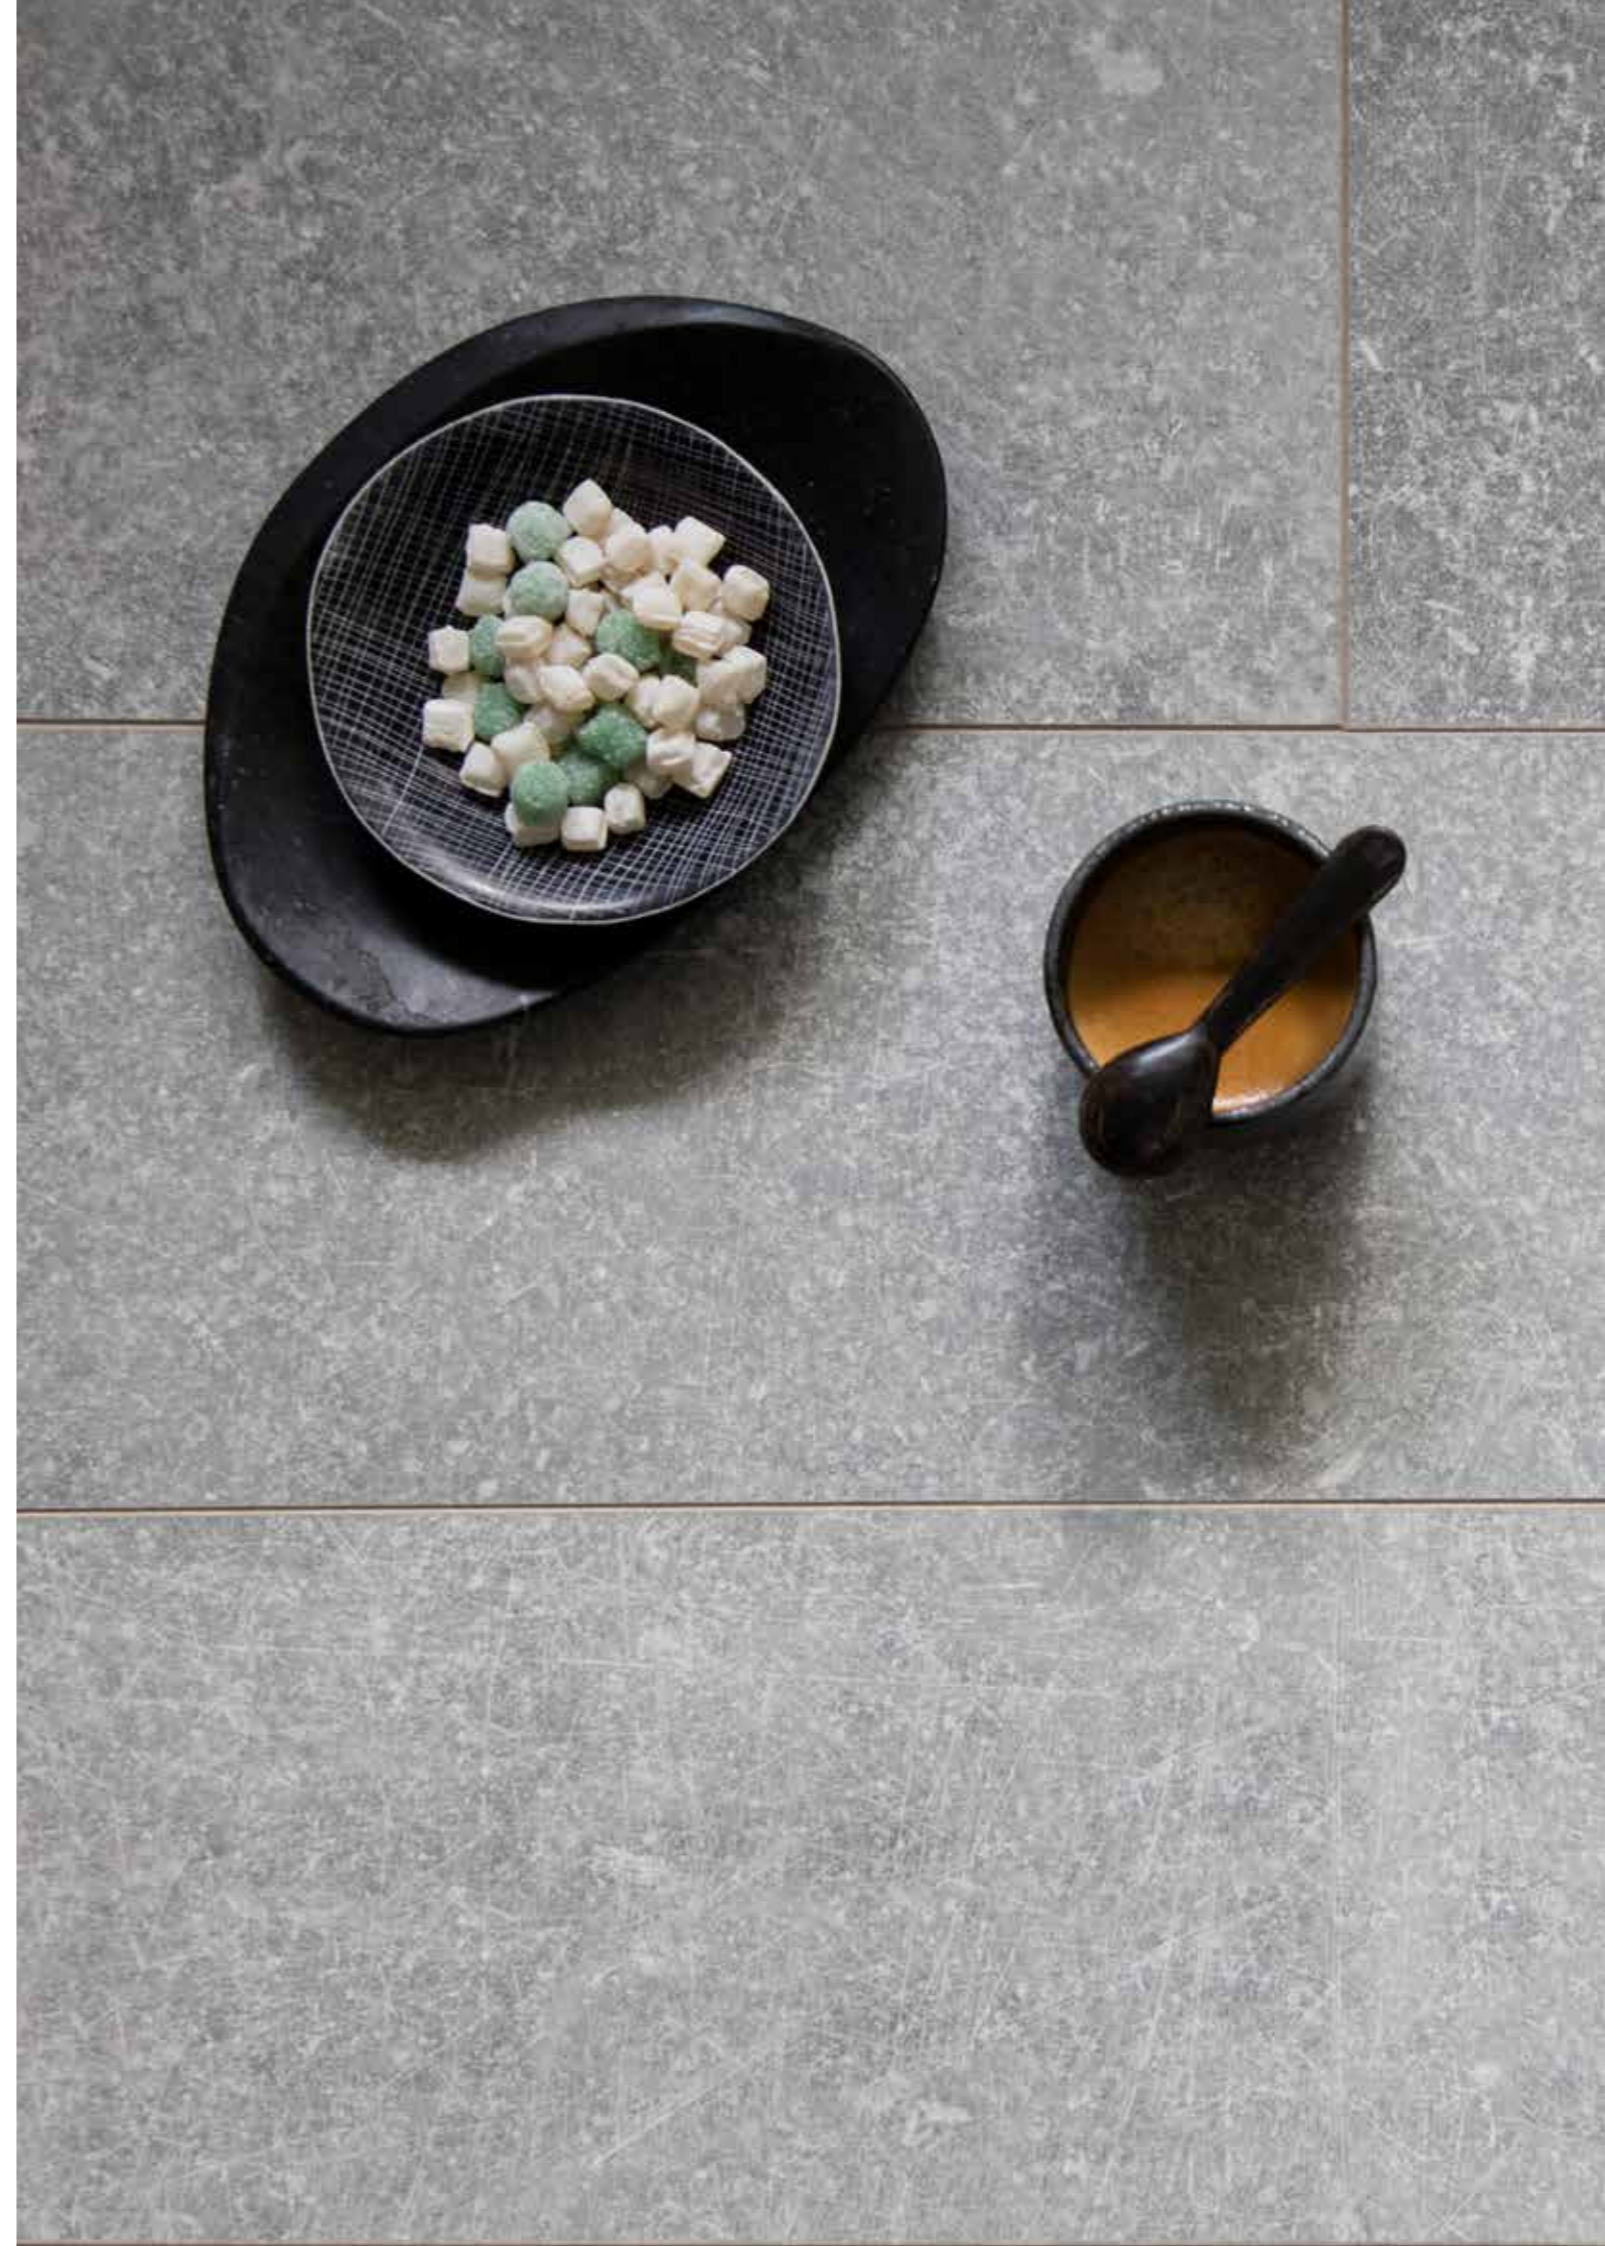

B1210 CRACKED XL - DARK GREY
Available in Glorious Luxe / Eternity Long

B6516 B&W - BLACK
Available in Impulse V4 / Finesse

B7516 CHARME - BLACK
Available in Impulse V4 / Finesse / Chateau