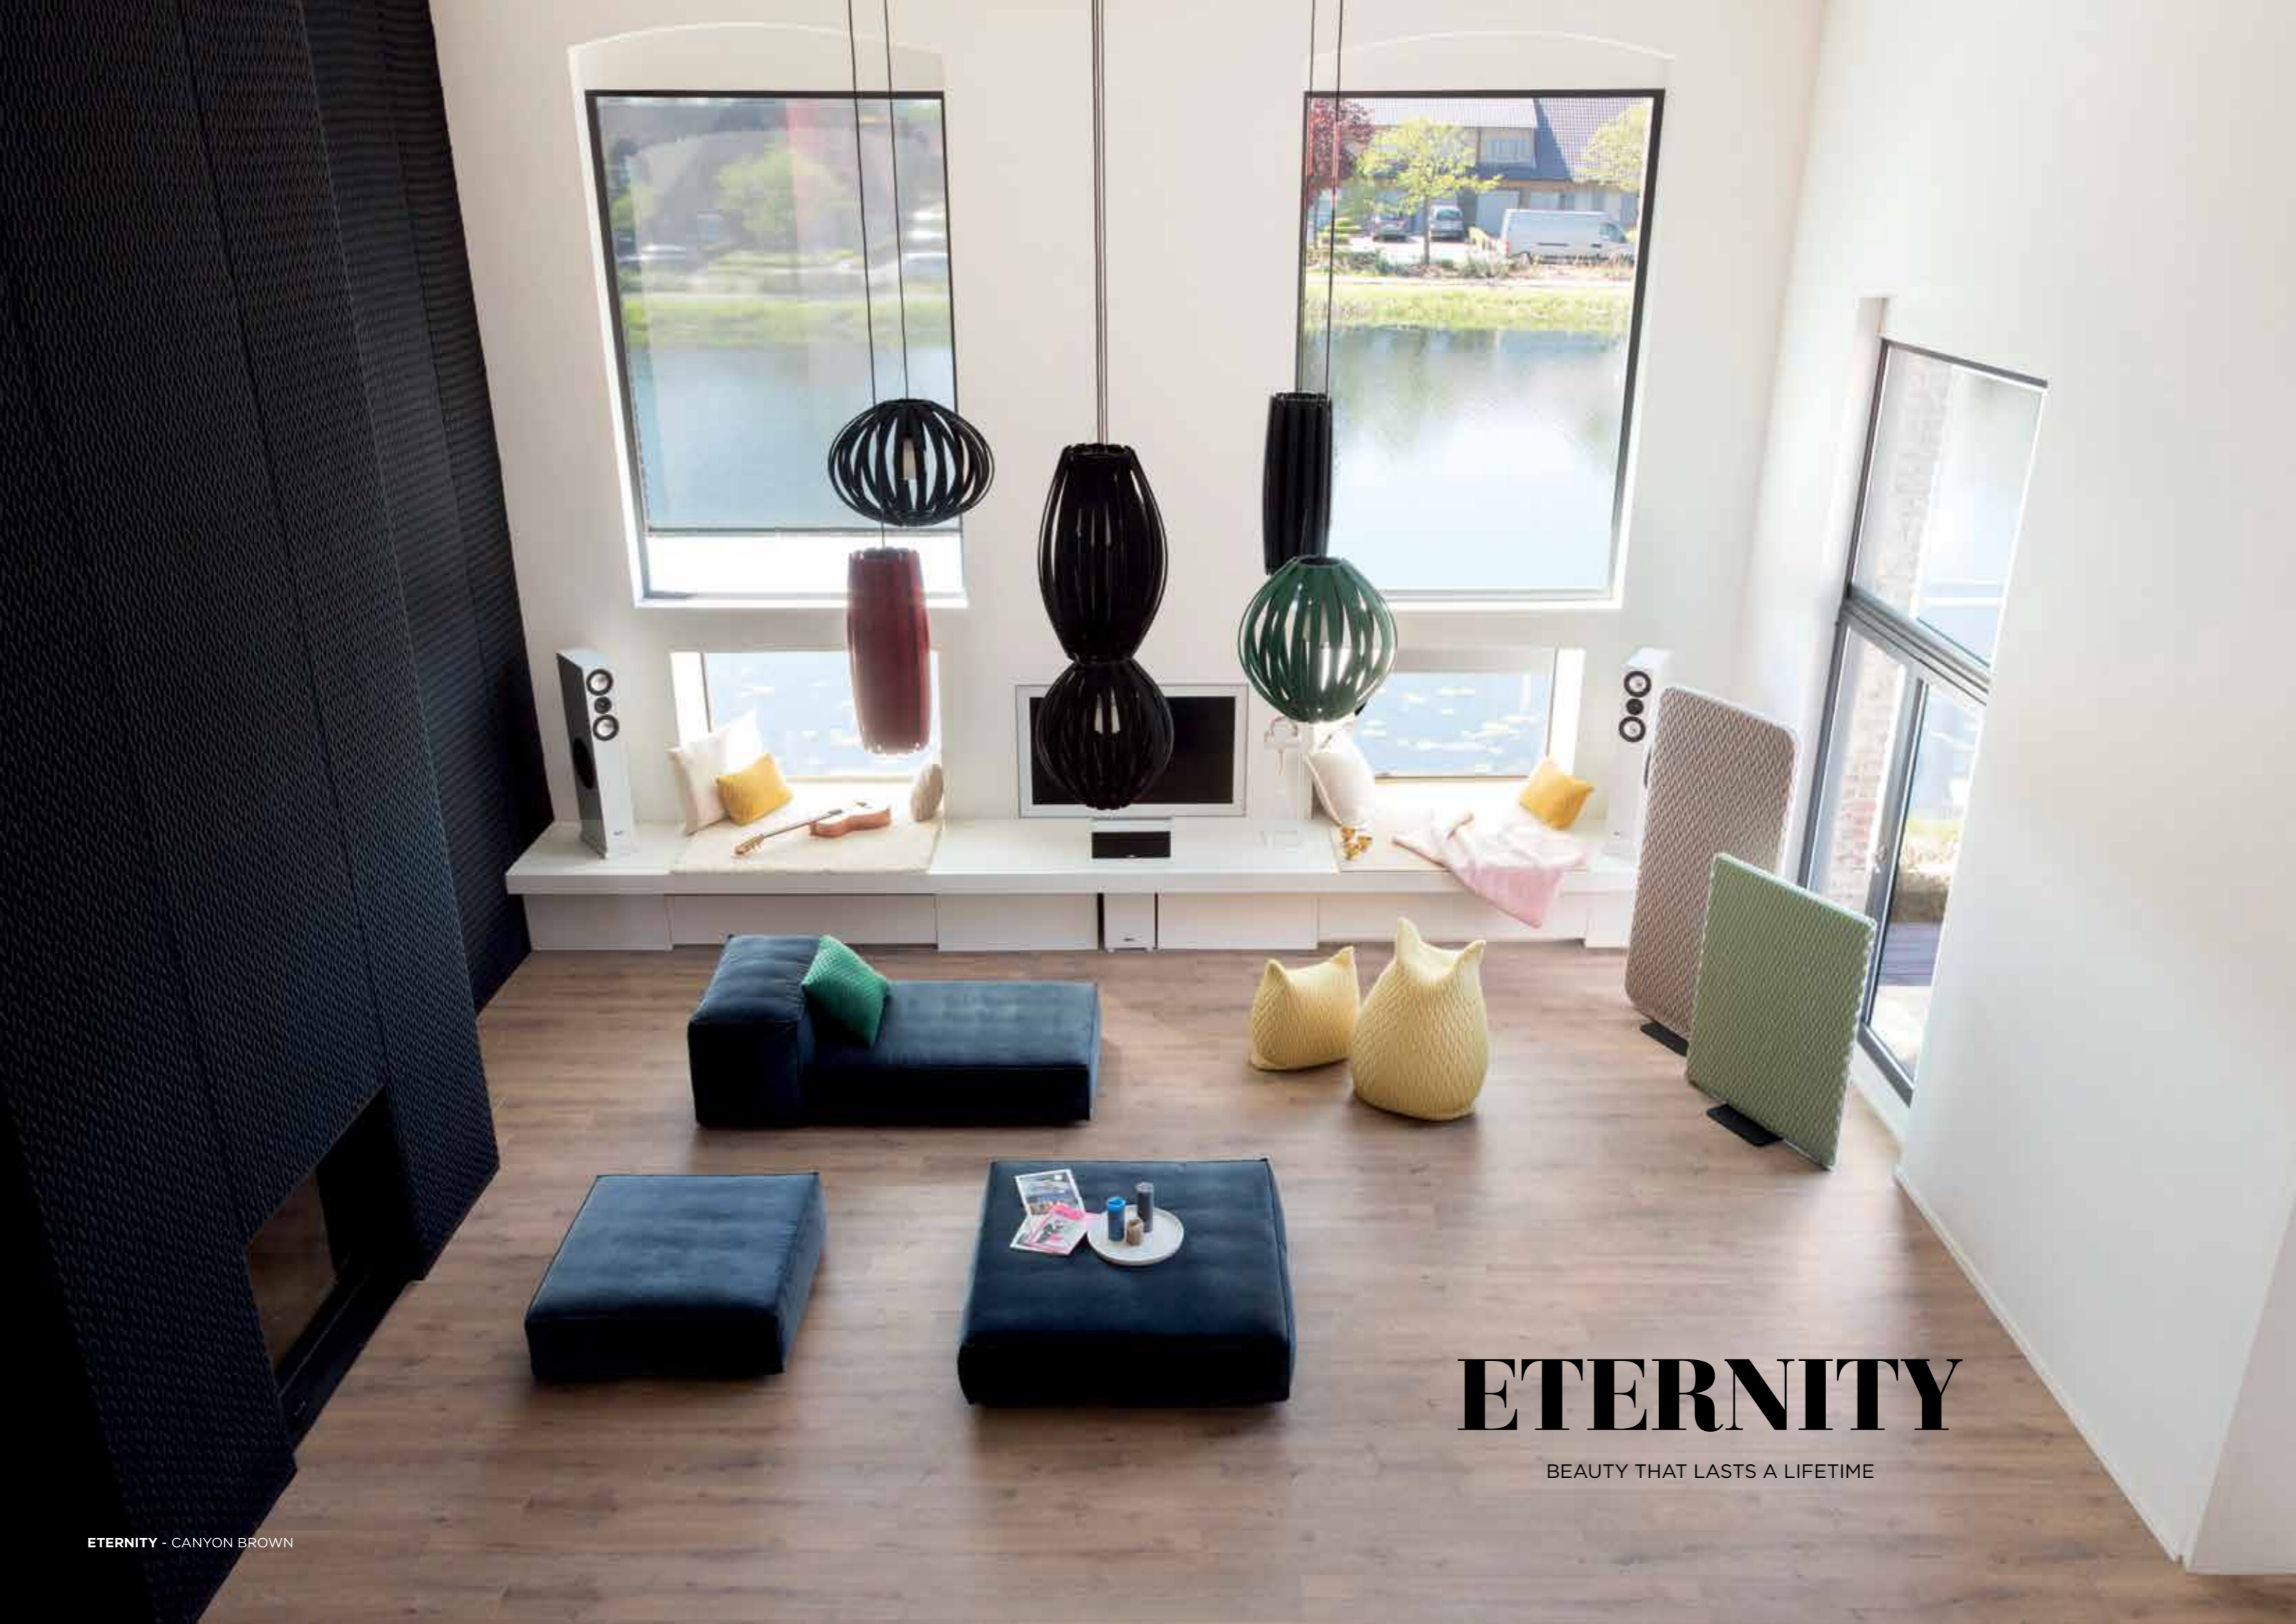

# ETERNITY

BEAUTY THAT LASTS A LIFETIME

ETERNITY - GYANT BROWN + T-PROFILE (MATCHING)