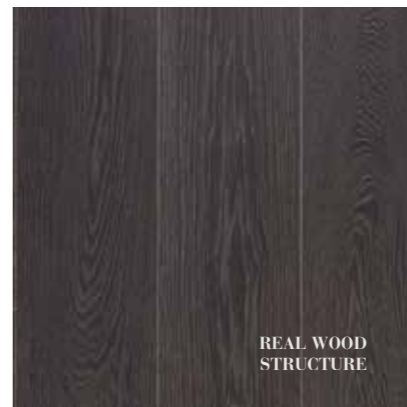

B7510 CHARME - DARK GREY
Available in Impulse V4 / Ocean / Ocean V4