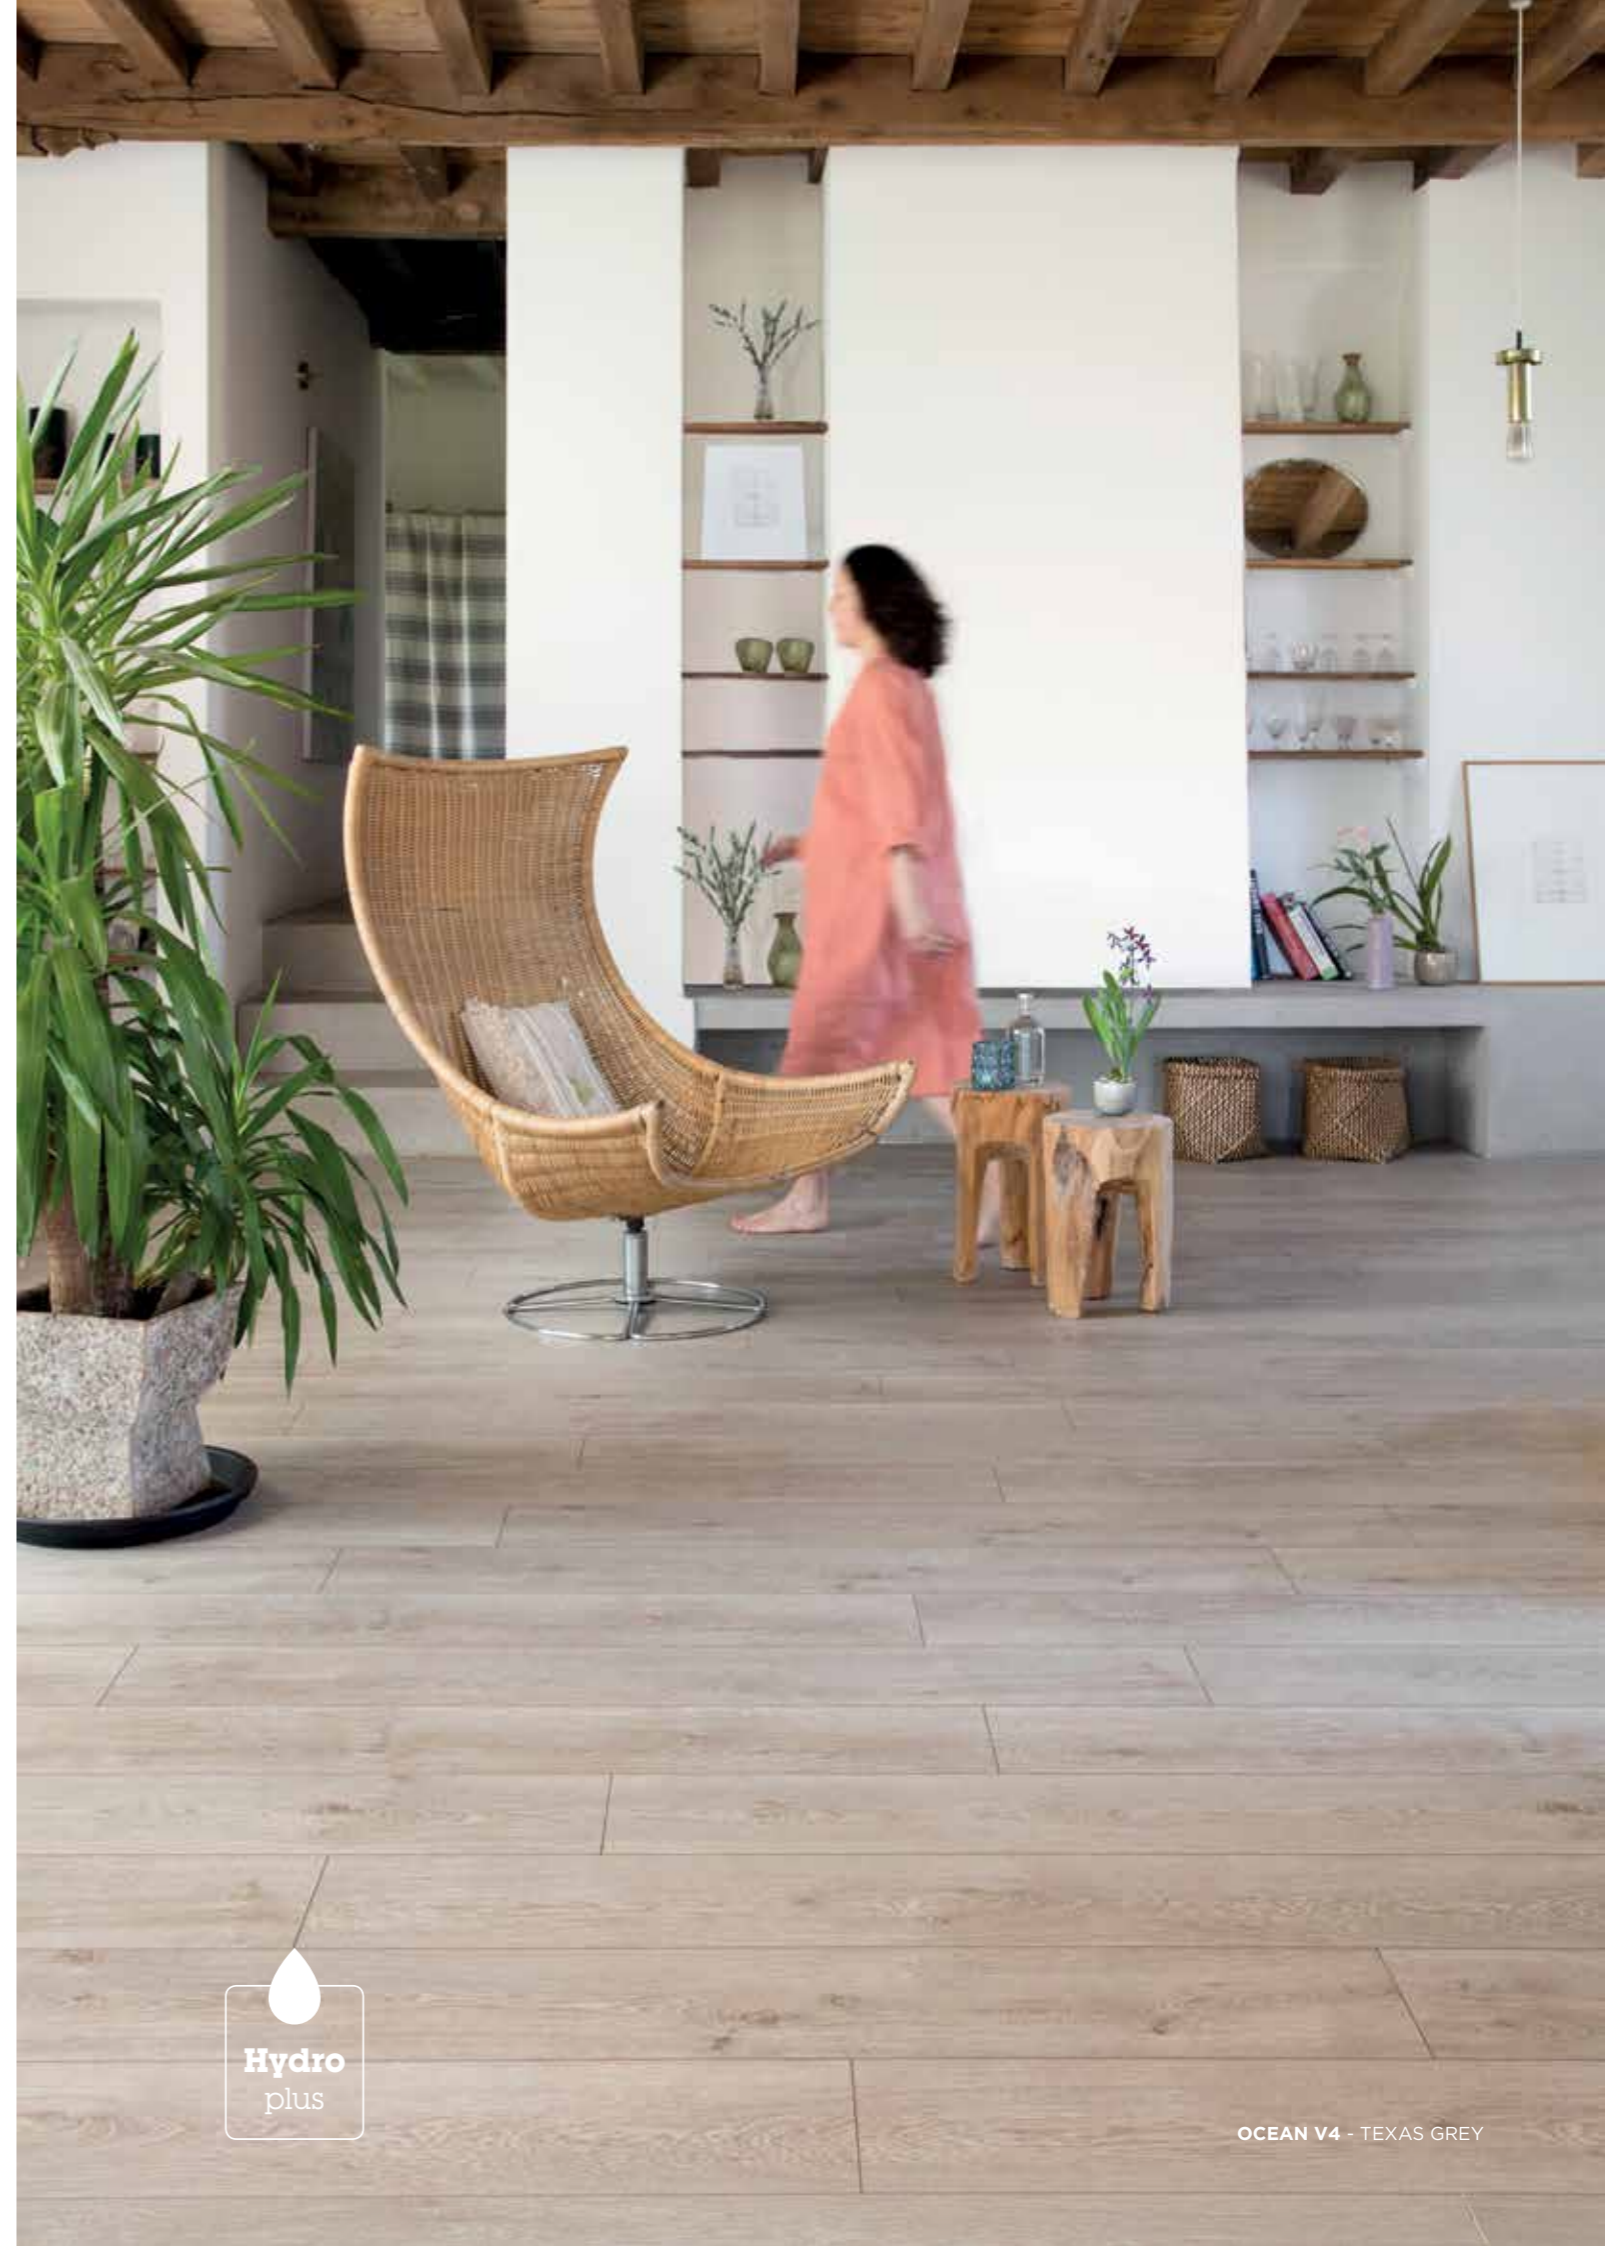

OCEAN V4 - TEXAS GREY