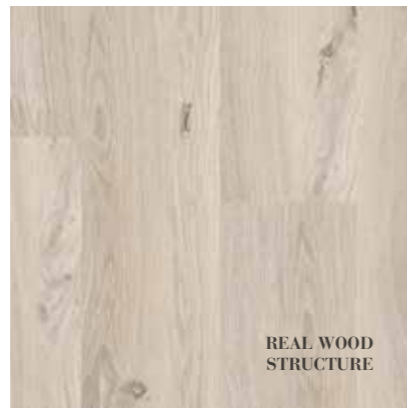

**B6201 CHESTNUT - WHITE**  
Available in Smart 7 / Finesse / Chateau

**B4503 CANYON - LIGHT**  
Available in Ocean Luxe / Eternity

**B1203 CRACKED XL - LIGHT**  
Available in Glorious Luxe

**B7703 ELM - LIGHT**  
Available in Smart 7 / Smart 8 V4