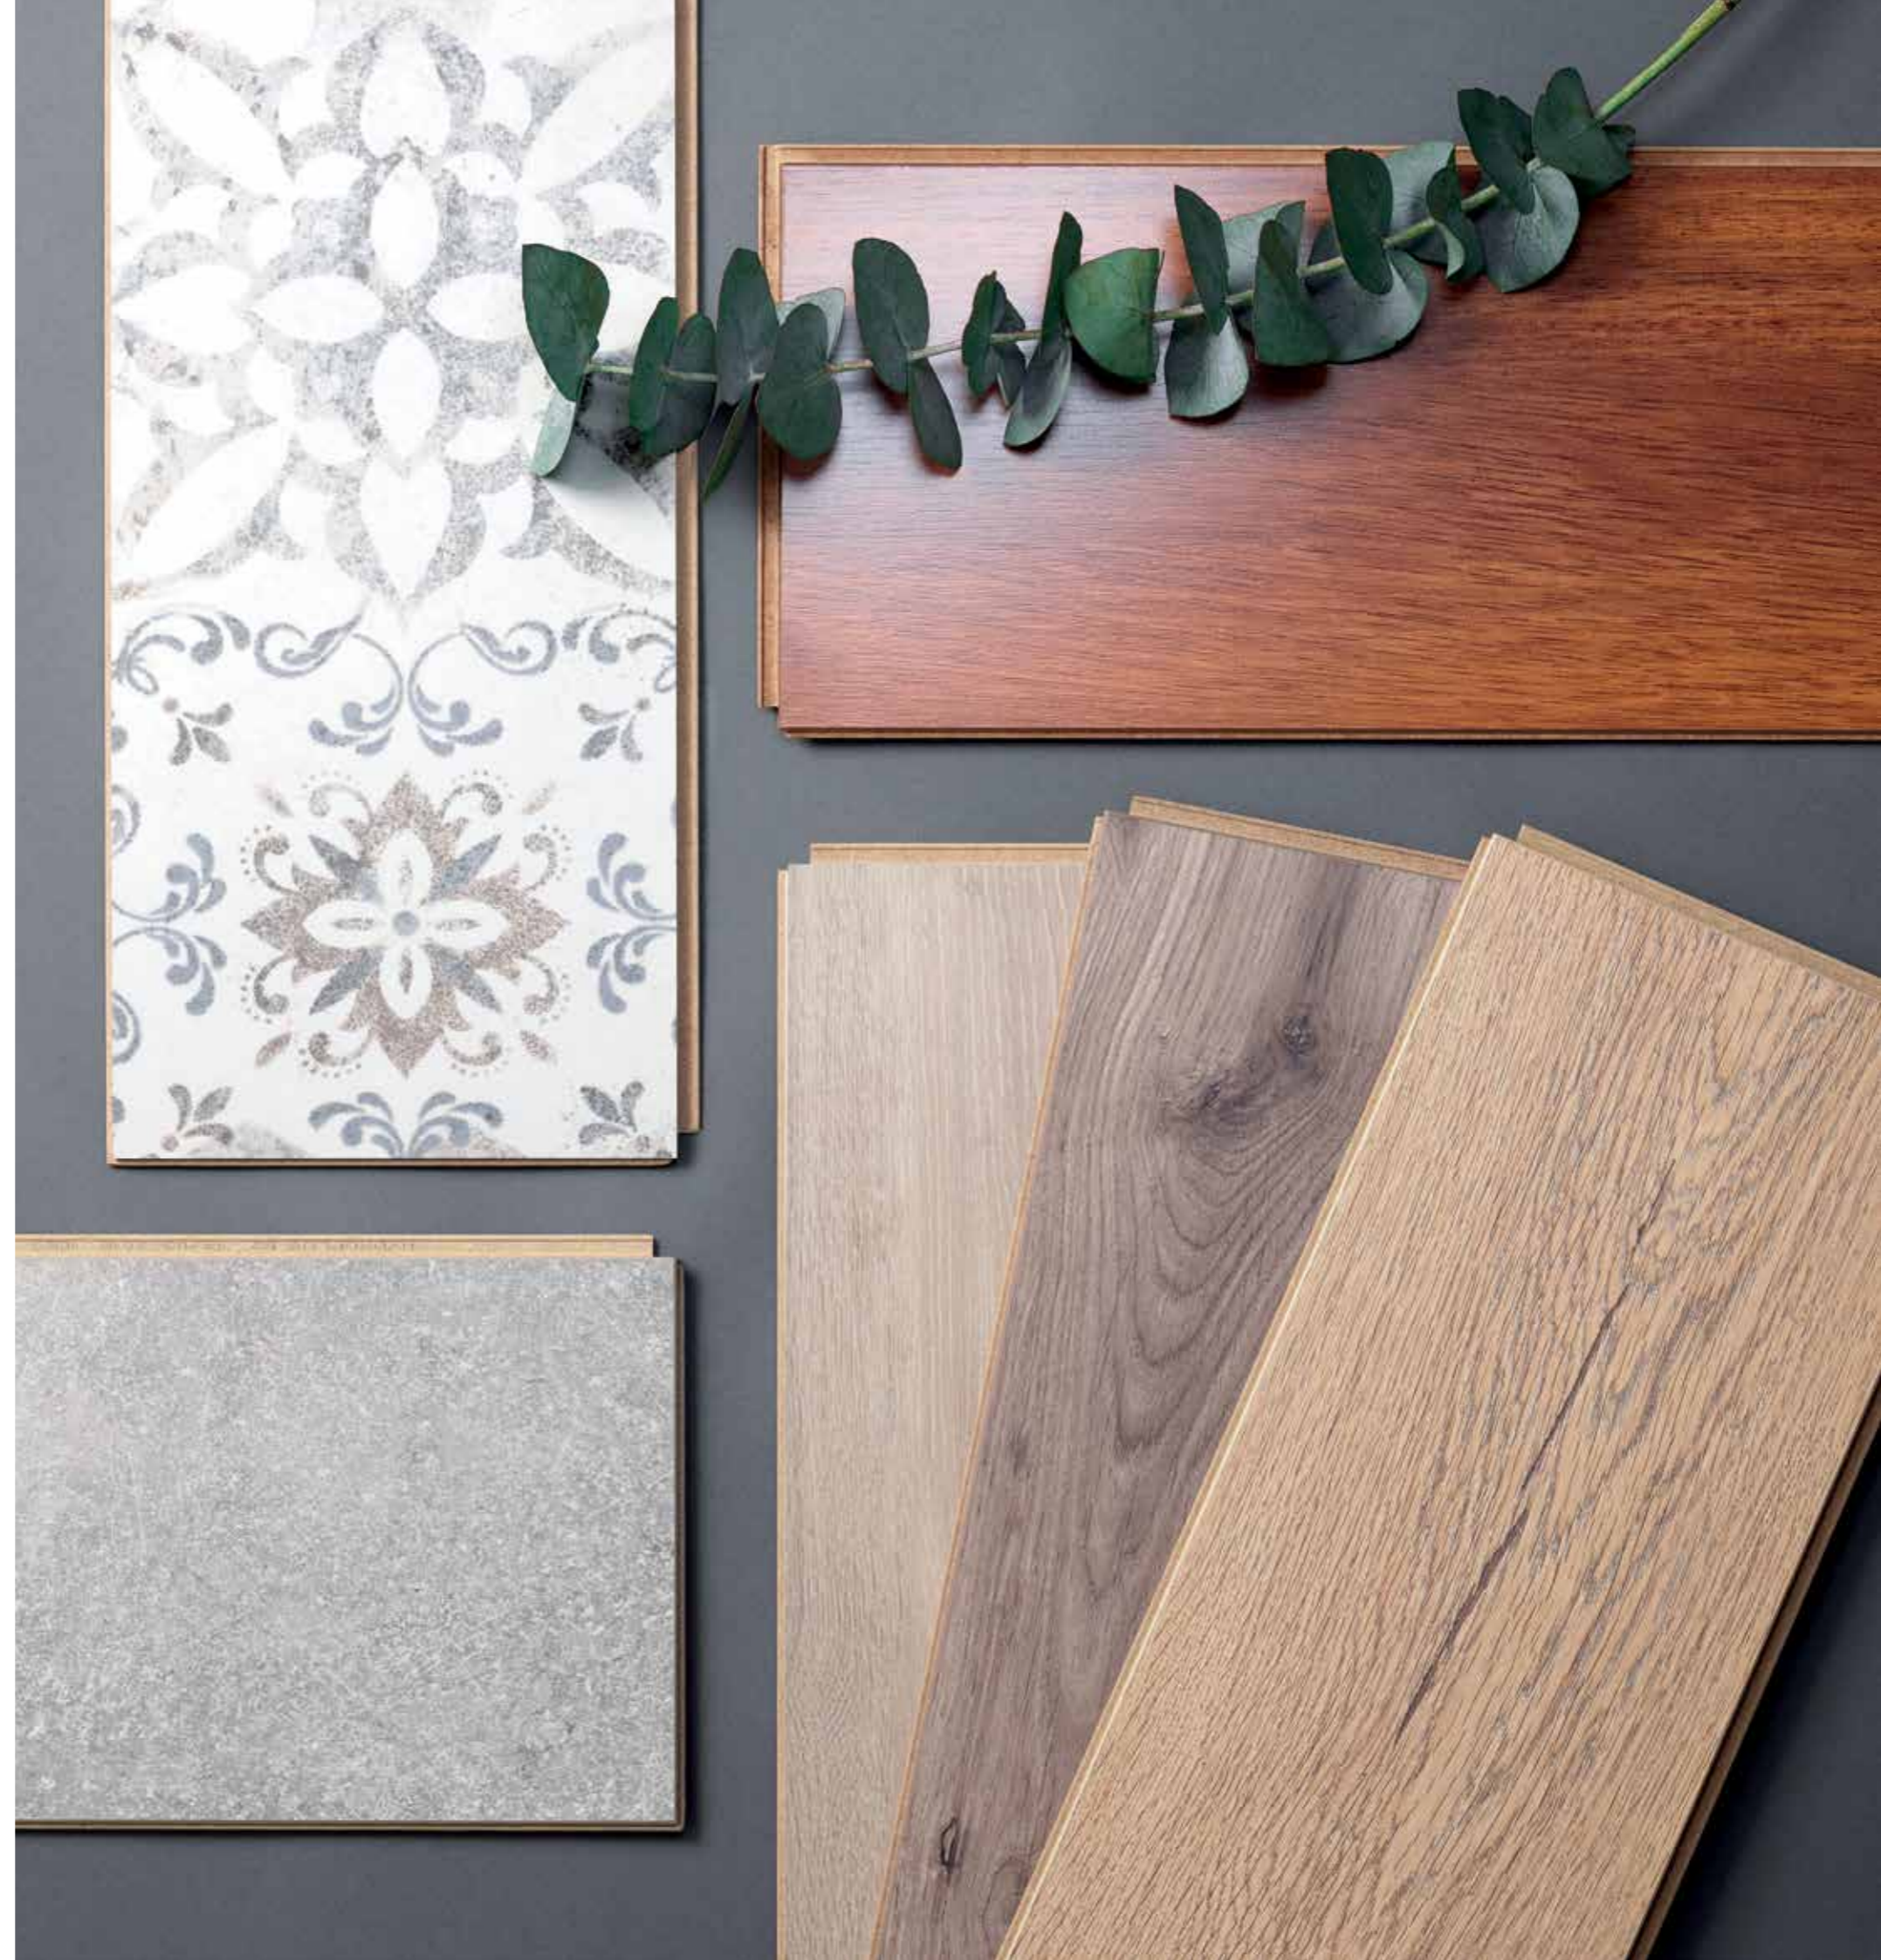

3. ***FINISH***

- ***WOOD STRUCTURE***
- ***REAL WOOD STRUCTURE***
- ***DEEP STRUCTURE***
- ***GLOSS***
- ***STONE***

What kind of finish do you desire? BerryAlloc Laminate floors provide you with the luxury of choice: Wood structure, real wood structure or deep structure, gloss, even authentic-looking stone. Depending on room size and your preferences, you can choose between a floor with or without bevels, the structure you prefer, the size of the planks and last but not least, the colour of the floor.

See structure guide on p.48