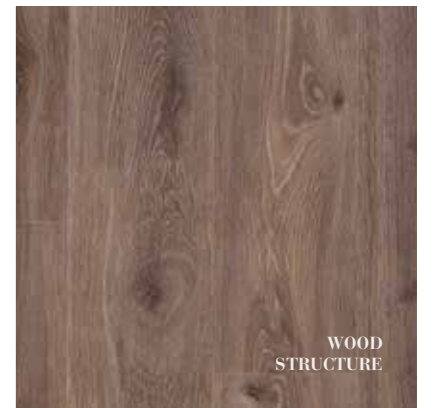

**B7811 TEAK - BROWN**  
Available in Smart 8 / Ocean / Ocean V4  
Chateau

**B2011 WENGÉ - BROWN**  
Available in Smart 8

**B1213 CRACKED XL - DARK BROWN**  
Available in Glorious Luxe

**B6413 BLOOM - DARK BROWN**  
Available in Smart 7 - Smart 8 V4