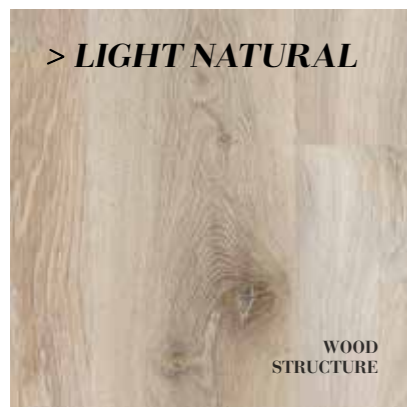

B6405 BLOOM - LIGHT NATURAL
Available in Smart 7 / Smart 8 V4