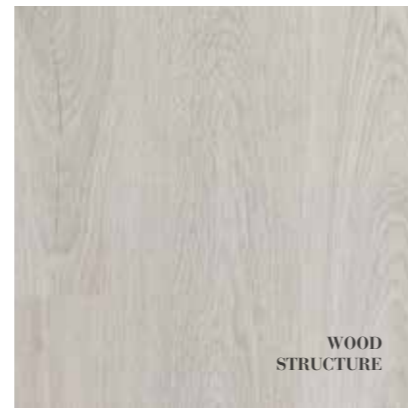

B4203 CRUSH - LIGHT
Available in Smart 7 / Smart 8 V4