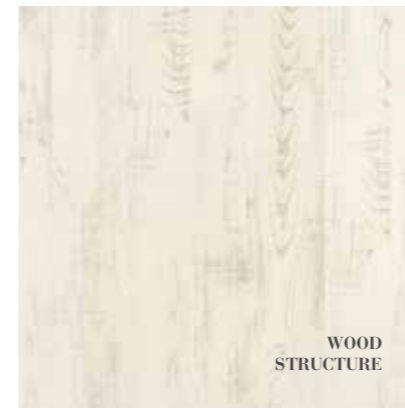

**B6201 CHESTNUT - WHITE**  
Available in Smart 7 / Finesse / Chateau

**B4503 CANYON - LIGHT**  
Available in Ocean Luxe / Eternity

**B1203 CRACKED XL - LIGHT**  
Available in Glorious Luxe

**B7703 ELM - LIGHT**  
Available in Smart 7 / Smart 8 V4