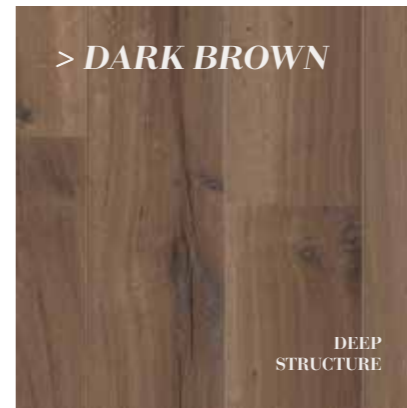

**B7811 TEAK - BROWN**  
Available in Smart 8 / Ocean / Ocean V4  
Chateau

**B2011 WENGÉ - BROWN**  
Available in Smart 8

**B1213 CRACKED XL - DARK BROWN**  
Available in Glorious Luxe

**B6413 BLOOM - DARK BROWN**  
Available in Smart 7 - Smart 8 V4