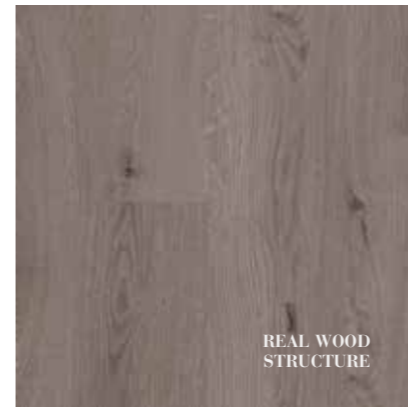

B4508 CANYON - GREY
Available in Ocean Luxe / Eternity