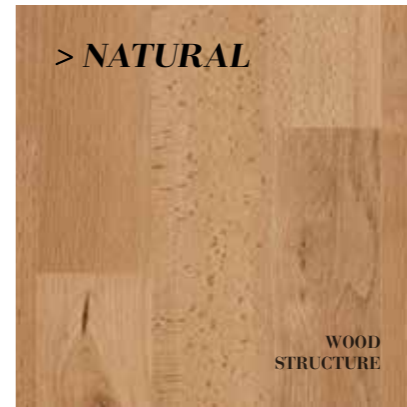

> **NATURAL**

WOOD
STRUCTURE