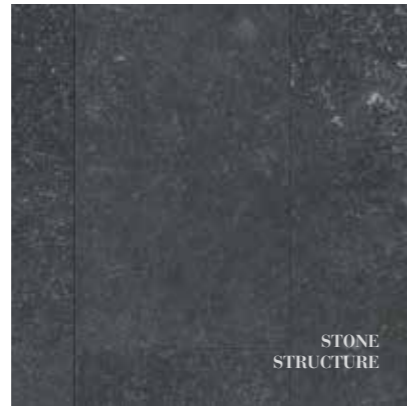

**B1010 JAZZ XXL - DARK GREY**  
Available in Glorious XL

**B6516 B&W - BLACK**  
Available in Impulse V4 / Finesse

**B7516 CHARME - BLACK**  
Available in Impulse V4 / Finesse / Chateau

**B7415 STONE - COPPER**  
Available in Ocean V4 / Finesse