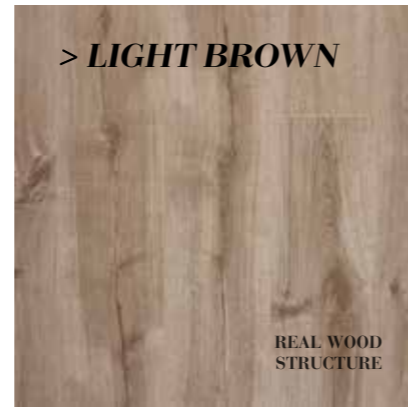

> **LIGHT BROWN**

REAL WOOD
STRUCTURE