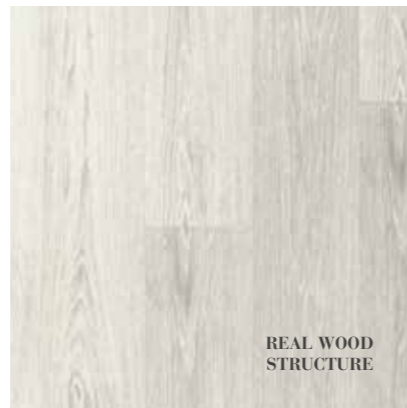

B7501 CHARME - WHITE
Available in Impulse / Impulse V2 / Ocean
Ocean V4