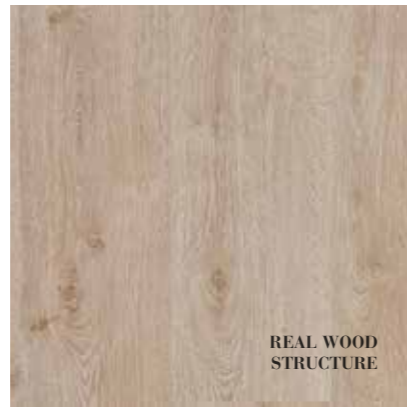

REAL WOOD
STRUCTURE